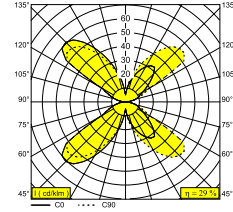

ORBIT T LED 927

271 05 92 W-W

AVAILABLE IN

BLACK-FLEMISH GOLD 271 05 92 B-FG

WHITE-WHITE 271 05 92 W-W

[View on website](#)

General info

LOCATION	indoor
INSTALLATION	Wall Surface mounted
INGRESS PROTECTION	IP20
WEIGHT (KG)	0.6
ADJUSTABILITY	non adjustable
INFORMATION	INCL.LED POWER SUPPLY 24V-DC

Electrical info

ELECTRICAL	220-240V / 50-60Hz
CLASS	I
POWER SUPPLY	YES
DIM TYPE	non-dimmable
ENERGY CLASS	C
CERTIFICATES	CB, EAC, ENEC, RCM

Lightsource info

LIGHTSOURCE NAME	LED
LIGHTSOURCE	LED FLEX 3W / CRI>90 / 2700K / 484lm
LED TECHNICS (LIGHT SOURCE)	484lm // 3W // 161lm/W
LED TECHNICS (LUMINAIRE)	140lm // 3,4W // 41lm/W