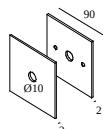

Options

COVERSET S 80-90

For detailed installation instructions, please consult the manual : [271_05_9X_HAND.pdf](#)

DELTALIGHT

ORBIT T LED 927

271 05 92 W-W

FINISH YOUR SPECIFICATION

Coversets

204 80 80 ANO COVERSET S 80 ANO

204 80 80 B COVERSET S 80 B

204 80 80 W COVERSET S 80 W

204 90 90 ANO COVERSET S 90 ANO

204 90 90 B COVERSET S 90 B

204 90 90 W COVERSET S 90 W

Notes: