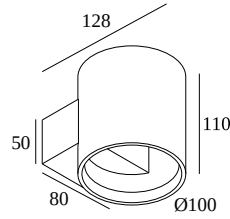

ORBIT T LED 927

271 05 92 W-W

AVAILABLE IN

BLACK-FLEMISH GOLD 271 05 92 B-FG

WHITE-WHITE 271 05 92 W-W

[View on website](#)

General info

LOCATION	indoor
INSTALLATION	Wall Surface mounted
INGRESS PROTECTION	IP20
WEIGHT (KG)	0.6
ADJUSTABILITY	non adjustable
INFORMATION	INCL.LED POWER SUPPLY 24V-DC

204 80 80 ANO COVERSET S 80 ANO

204 80 80 B COVERSET S 80 B

204 80 80 W COVERSET S 80 W

204 90 90 ANO COVERSET S 90 ANO

204 90 90 B COVERSET S 90 B

204 90 90 W COVERSET S 90 W

Notes: