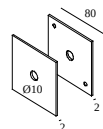

Options

COVERSET S 80-90

For detailed installation instructions, please consult the manual : [271_05_9X_HAND.pdf](#)

DELTALIGHT

ORBIT T LED 927

271 05 92 W-W

FINISH YOUR SPECIFICATION

Coversets

204 80 80 ANO COVERSET S 80 ANO

204 80 80 B COVERSET S 80 B

204 80 80 W COVERSET S 80 W

204 90 90 ANO COVERSET S 90 ANO

204 90 90 B COVERSET S 90 B

204 90 90 W COVERSET S 90 W

Notes: